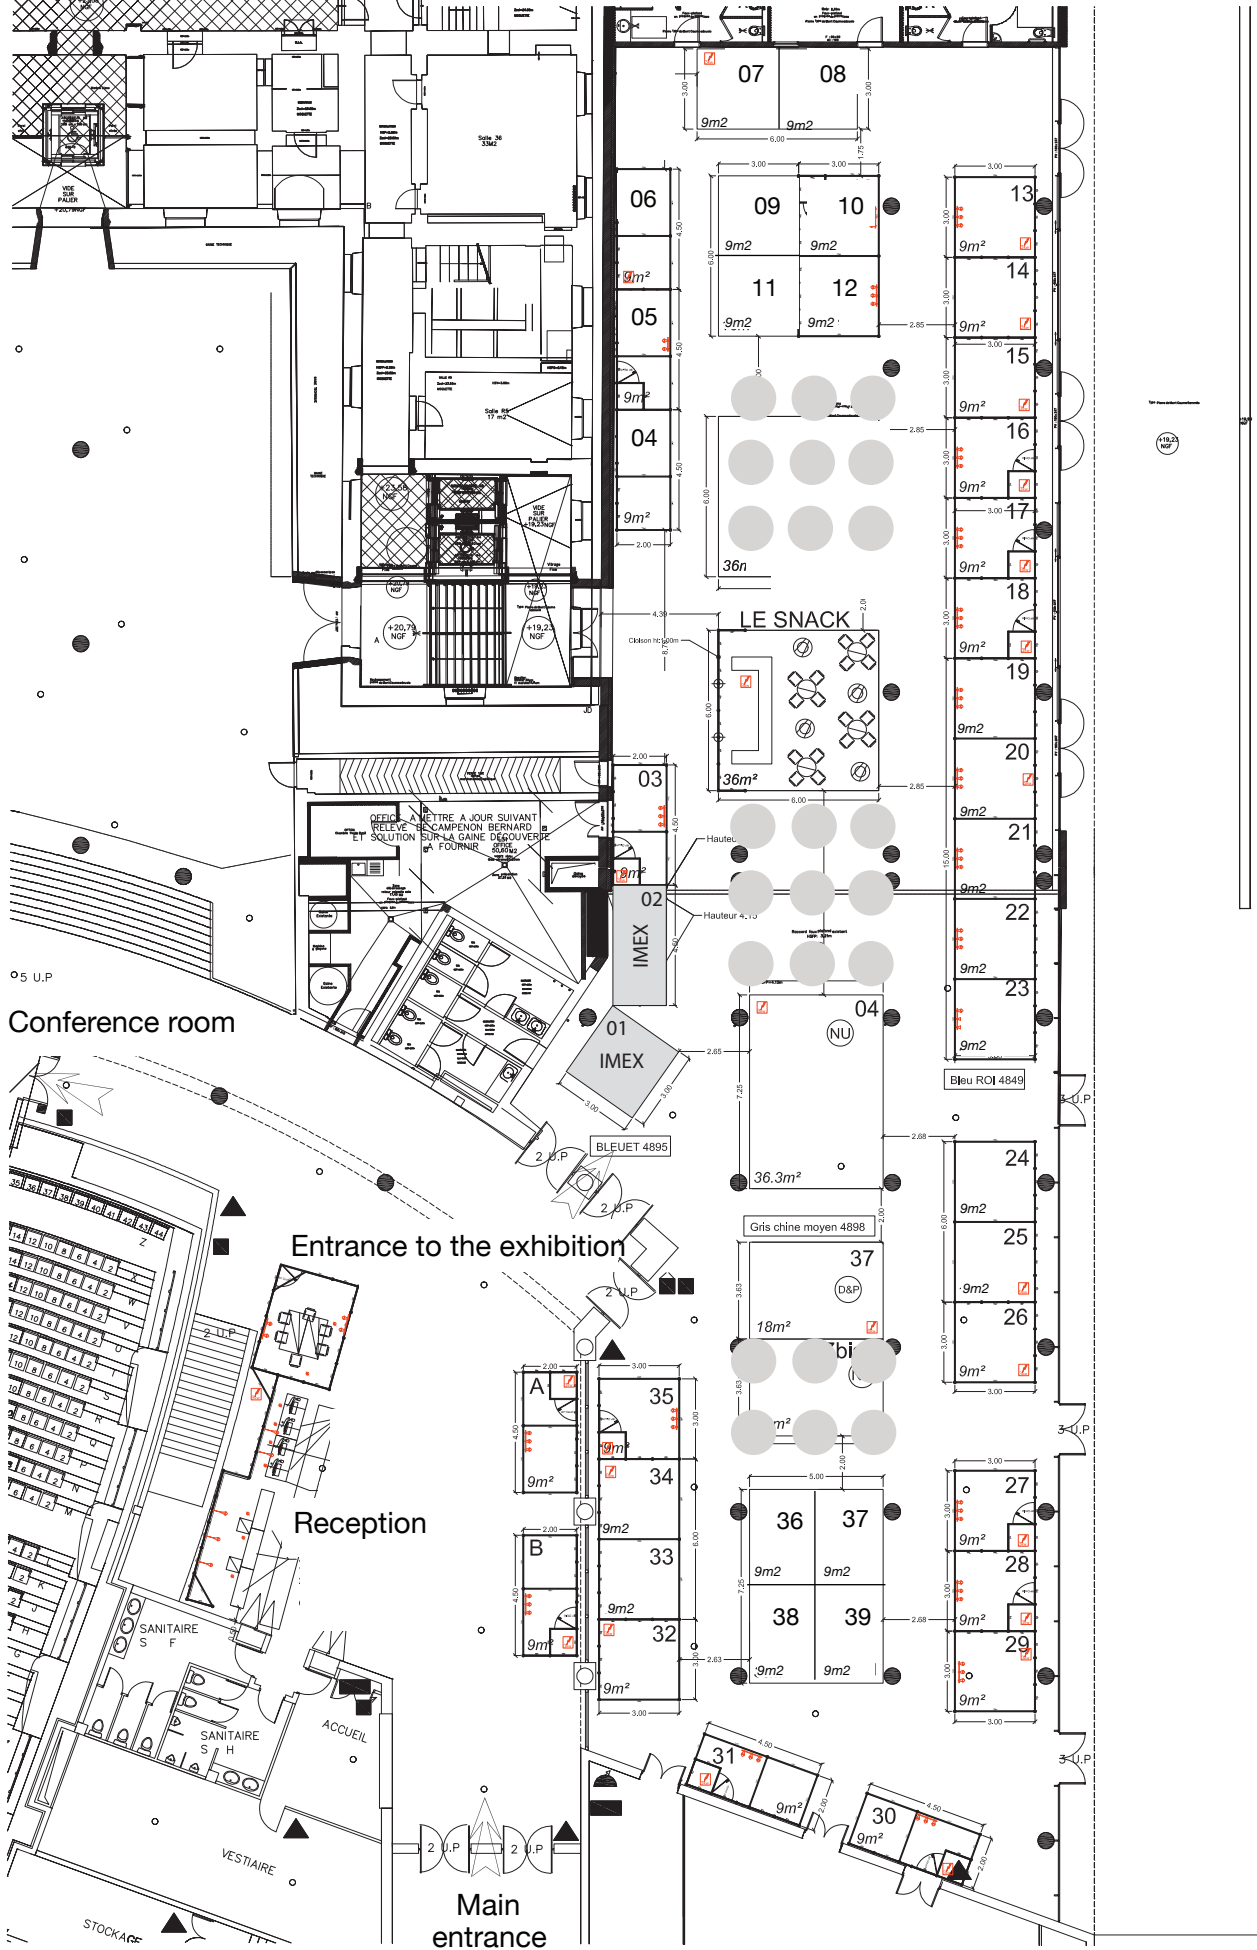

# IFATS 2019 MARSEILLE

5mm/m Print A3

FB / MP

Conference room

Entrance to the exhibition

Reception

Main entrance

LE SNACK

IMEX

IMEX

BLEUET 4895

Gris chine moyen 4898

Bleu ROI 4849

bi

SANITAIRE S F

SANITAIRE S H